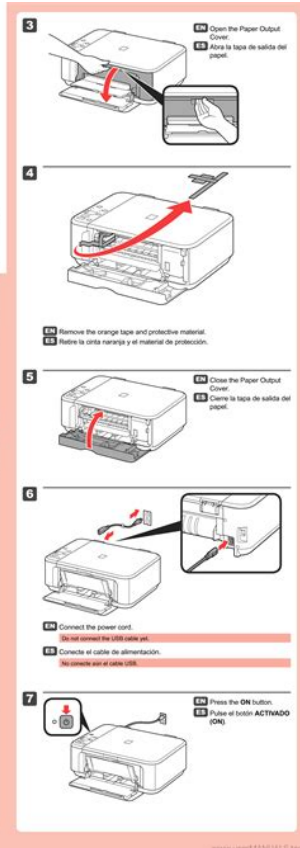

Printing From A Memory Card MP180. Using A Memory Card. Let's take a look at different types of. Page 39 Printing Photograph Important z This machine accepts images taken with a camera compatible with thePage 40 2 Install the memory card in the appropriate Card Slot.Page 44 8 Fill in the appropriate circles with a dark pencil to select the photographsPage 47 Printing A Range Of PhotosPrinting On Stickers Sticker PrintPage 50 Print Settings. This section describes the print settings you can change in Memory Card Mode, such as paper size,Reading From And Writing To A Memory. Card MP180. Setting Up The Card Slot As The Memory Card. Page 52 ON The Card Slot is used only for reading. Be sure to select this mode when printingPrinting From Your Computer. This chapter describes the basic printing procedure, taking the steps to print documents as. Page 54 Printing With Macintosh 5 Specify the required settings. Page 55 6 Print the document.Page 56 Printing With MacintoshPage 57 Scanning Methods 5 Specify the required settings.Page 59 Chapter 6. Scanning Images. About Scanning Images. You can scan images from the machine into a computer, and save them. Page 60 From A PictBridgeCompliant Device. Scanning With The Operation Panel Of The MachinePage 61 Scanning From An Application SoftwarePage 62 Chapter 7. Printing Photographs Directly From A. Digital Camera. Printing Photographs Directly From A PictBridge. Compliant Device. Connecting a PictBridgecompliant. Page 63 3 Connect the PictBridgecompliant device to the machine.Page 64 PRINT SETTINGS About the Settings Explained BelowChanging The Machine Settings MP180. Changing The Settings. This section describes the procedure to change the settings in. Page 67 Replacing A FINE Cartridge PICTBRIDGE SETPage 68 RESTORE DEFAULT. Changes the settings back to the default, except for the language for LCD messages and theRoutine Maintenance. Replacing A FINE Cartridge.

If there is no improvement with the quality of printing following such. Page 70 2 Remove the empty FINE Cartridge.Page 72 5 Close the Scanning Unit.Page 73 Knowing When To Replace A FINE Cartridge. Page 74 What Is A Low Ink WarningPage 75 Color Is Incorrect Note Setting of FINE CartridgesPage 76 Printing The Nozzle Check Pattern z When the "" mark appears on the Low Ink WarningPage 77 When Printing Becomes Faint Or Color Is Incorrect. When printing becomes faint or colors are incorrect, the FINE Cartridge Nozzles. Page 78 FINE Cartridge Deep Cleaning Printing